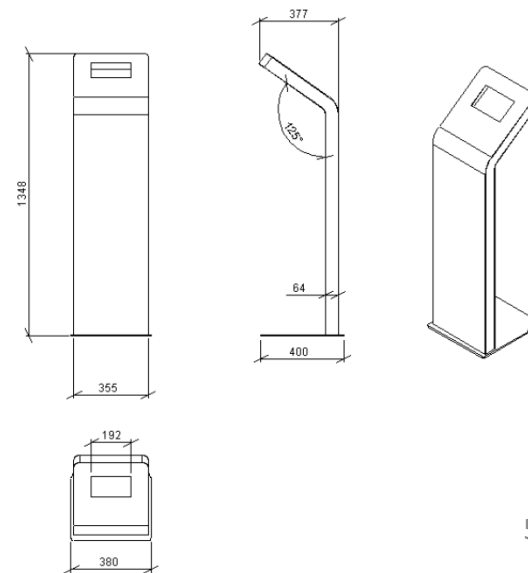

### TV fixing

**Material** – Painted Steel

**Colour** – Matte Black

**VESA** – 10 x 10

**Movement** – Does not permit

**Distance to the floor** – 135 cm

**Screws for fixation to the TV**

- M8

### Column

**Material** – Painted Steel or Inox

**Colour** – Grey, or other

**Cable management**- From the inside of the base.

### Floor Base

**Material** – Painted Steel

**Colour** – Matte black

**Dimension**- 36x40 cm

### Characteristics

**Function** - Tablet Stand VESA 10

**Maximum load**- 10,00Kg

**Weight**– 30,00Kg

**Boxes**- 2

**Dimensions** – 0,470x 0,410 x 0,070  
0,45x 1,460x 0,420

**Volume** – 0, 289 m3

Code - **1307043**