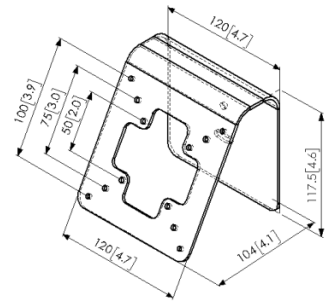

PTA 3103 Wall / table mount for TabLock

Article number (SKU) 7493130
Colour Black

PTA 3103 is a table or wall mount designed to be used in combination with the Vogel's PTS secure tablet enclosures (TabLock).

The TabLock is secured to the mount with screws inside the TabLock. The tilt angle is fixed. The mount can be used for both wall and table mounting.

PTA 3103 Wall / table mount for TabLock

www.vogels.com

VOGEL'S HOLDING BV 2017 (c) All rights reserved
Subject to printing errors, technical and price
amendments
Date: 15-05-2017

Specifications

Product specifications

Product type number	PTA 3103
Article number (SKU)	7493130
Colour	Black
EAN single box	8712285335242
TÜV certified	Yes
Guarantee	5 years
Max. weight load (kg)	3
Min. hole pattern	50mm x 50mm
Max. hole pattern	100mm x 100mm