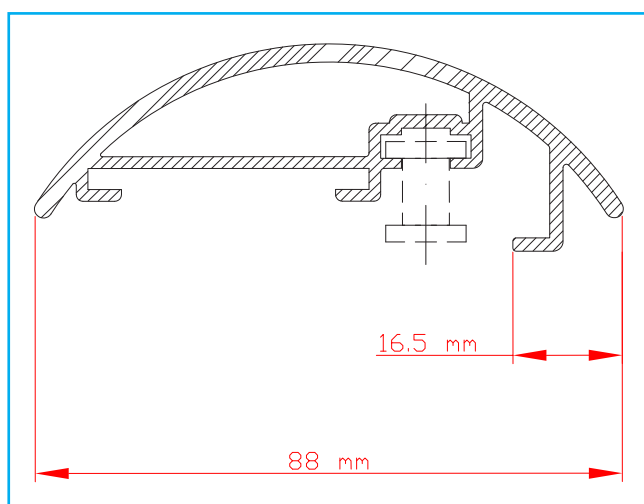

TECHNICAL DRAWING MODIGLIANI PROFILE

TECHNICAL SPECIFICATIONS

4:3 Ratio Viewing area (WxH)	16:9 Ratio Viewing area (WxH)	16:10 Ratio Viewing area (WxH)	Front projection surfaces		Approx. net weight
cm. 160x120	cm. 160x90	cm. 160x100	White	gain 1.2	Kg. 12
cm. 180x135	cm. 180x101	cm. 180x112	White Pearl	gain 1.2	Kg. 14
cm. 200x150	cm. 200x112	cm. 200x125	Lumi Grey	gain 0.8	Kg. 16
cm. 220x165	cm. 220x124	cm. 220x137	Lumi Grey Microperforated	gain 0.8	Kg. 17
cm. 250x190	cm. 250x140	cm. 250x156	Cinesound	gain 0.7	Kg. 19
cm. 300x225	cm. 300x169	cm. 300x187	Microperforated	gain 1.1	Kg. 23
			High Matte	gain 1.25	
			Deep Space 3D	gain 1.4	
			Hi-Light	gain 2.3	

Euroscreen S.r.l.
Via Stiria, 45/16 - 33100 Udine - Italy
Tel. +39 0432 522755
Fax +39 0432 524000
www.screenint.com
info@screenint.com