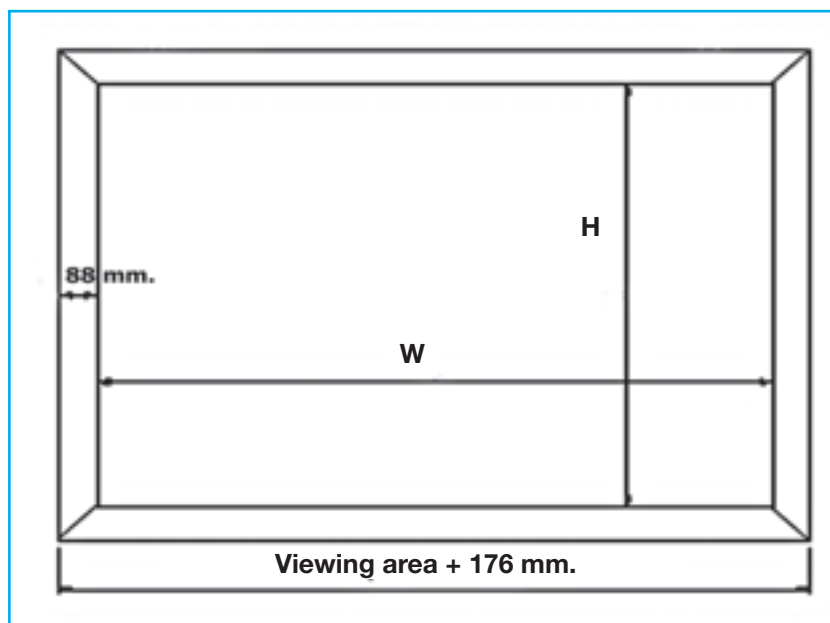

TECHNICAL SPECIFICATIONS

TECHNICAL DRAWING