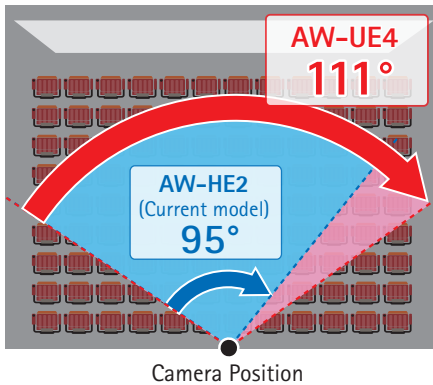

4K Integrated Camera AW-UE4WG/KG

High-Quality 4K 30p/25p Video Output

Enables 3840 x 2160 4K output and a variety of other formats.

Output format (Preliminary)

4K	2160/30p, 2160/29.97p, 2160/25p
HD	1080/60p, 1080/59.94p, 1080/50p, 1080/30p, 1080/29.97p, 1080/25p
	720/60p, 720/59.94p, 720/50p

Ultra-Wide-Angle Lens with a 111° Field of View

Enables the entire space to be captured regardless of the installation position.

The 111° Field of View