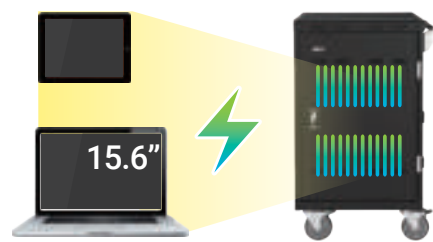

## Sleek and Classy

Delivering internal storage large enough to store 24 devices, yet equipped with a sleek external design to fit in even the most confined areas. Ideal for classrooms tight on space!