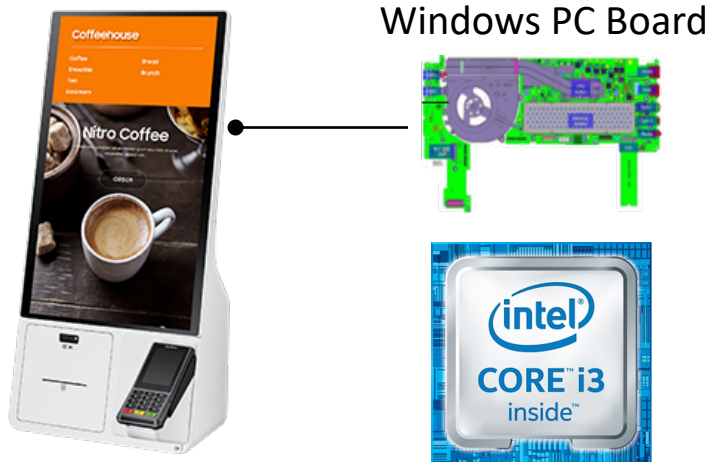

SAMSUNG

Samsung Kiosk Windows Edition (KM24C-3, intel core i3 CPU)

Key Selling Points

1. Embedded PC with Intel's 11th Generation CPU

2. Providing Faster RAM & Larger Storage

- 8GB RAM, 256GM SSD

3. Windows 10 IoT License included

4. Full Compatibility

with major Ordering / POS / PMS software

*Windows based

→ High Performance Computing Power