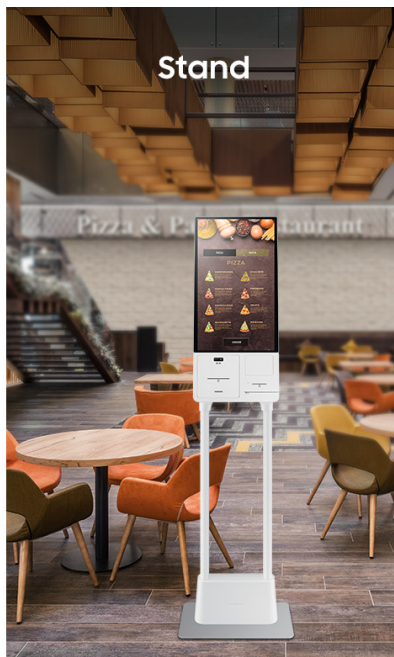

8. Versatile solution for any scenario