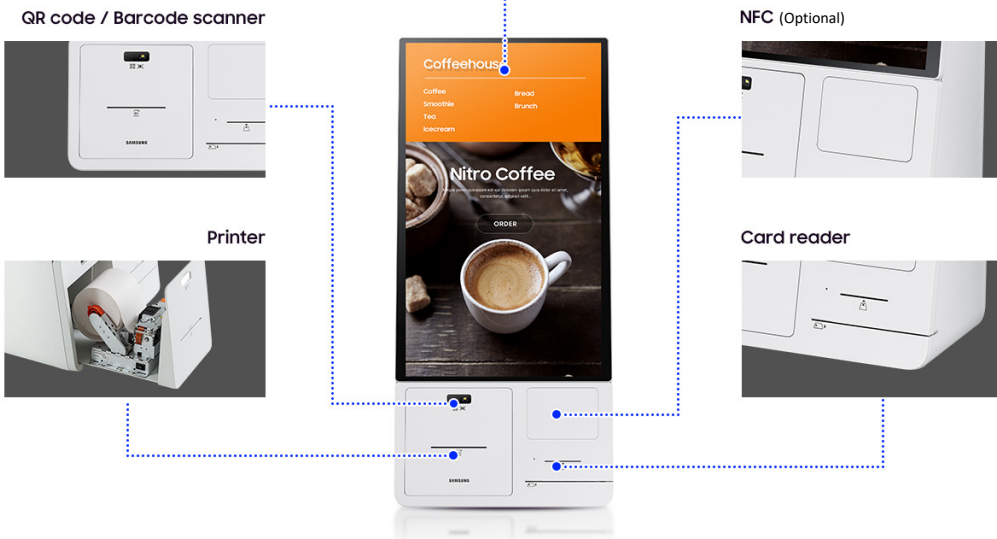

#### 5. Providing 3 USB Port & 3 Serial Port

3 <sup>rd</sup> Party Peripheral Integration Example		
ID/Passport Scanner	Vending Machine	NFC / RF Reader
Card key Dispenser	External Camera	Payment Terminal
Automatic weight scale		

#### 6. Modular Functionality to support any payment type

Card reader

QR code

Barcode

NFC (Optional)

→ More interfaces, More use cases

## Samsung Kiosk Windows Edition (KM24C-3, intel core i3 CPU)