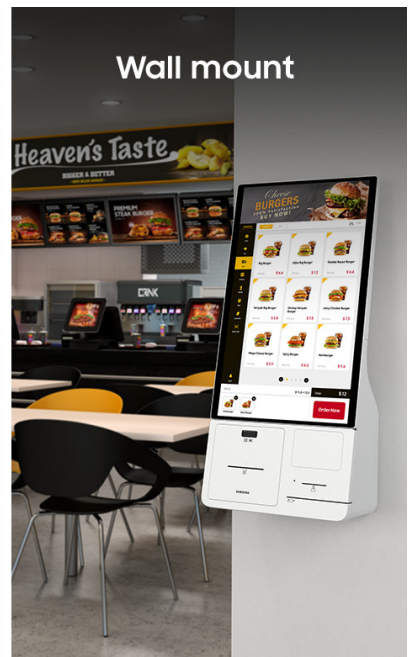

8. Versatile solution for any scenario