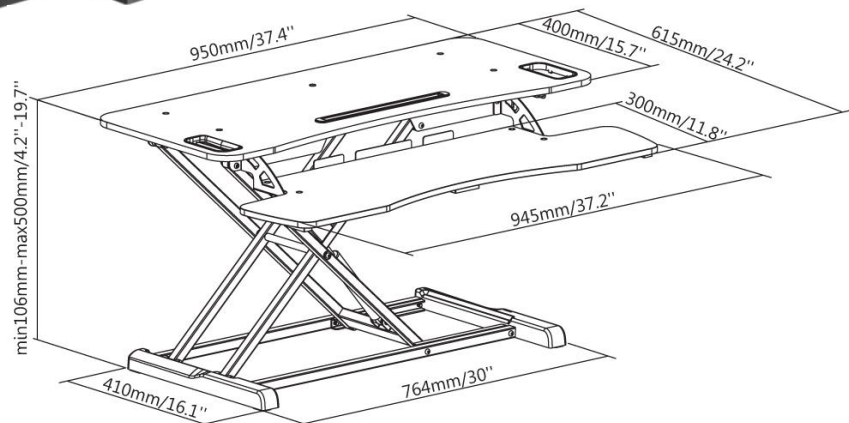

reflecta ERGO Sit-Stand Workstation DS950 black

Product information:

- Sit-Stand Desktop Workstation
- Large surface for placing more devices
- Preset hole supports grommet installation (most reflecta monitor supports)
- Embedded groove holds most tablets/smartphones
- Non-skid silicone pads protect work surface from scratches or scuffs
- Squeeze handle for effortless height adjustment (Gas spring system)
- 22 height settings for optimal viewing height
- Eco-friendly particle board finished with solid construction
- Desktop thickness: 12mm
- Product size: 950x615x106/500 mm
- Keyboard shelf: 945x300 mm
- Max loading weight: 15 kg / 2kg