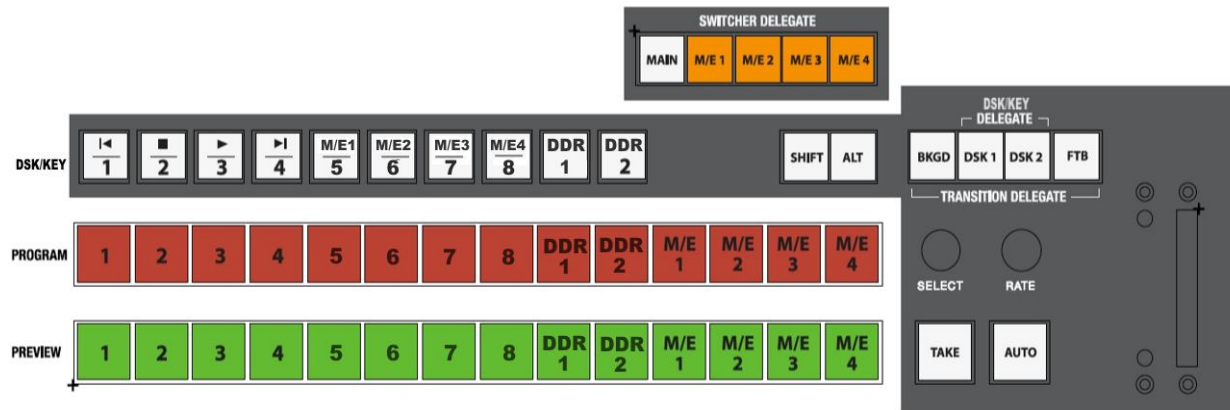

Control Panel