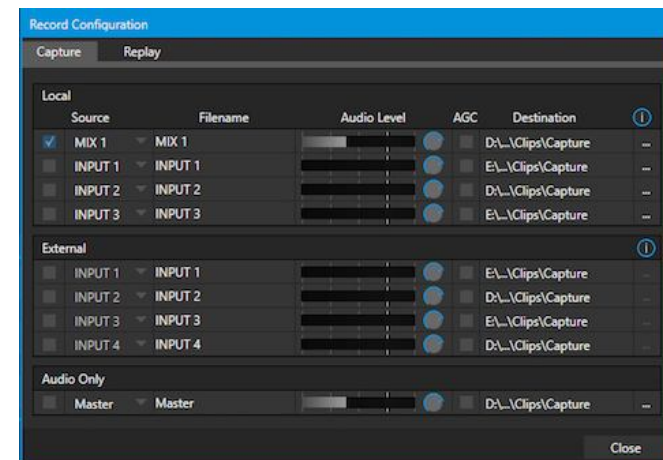

TC Mini Highlights

Recording and Replay

- Capture angles, and record 4 channels of full-resolution video*
- Archive master cuts and ISO feeds
- Ingest raw camera content for post-production
- Cache production extras and presentation materials for on-demand use
- Create real-time highlights for instant replay
- PTZ Camera Control
- Distribute content as media files from up to 4 distinct external NDI® recordings*
- 4 x direct connect ports for sources
- 1 TB SSD storage

(* 10 x with Premium Access)