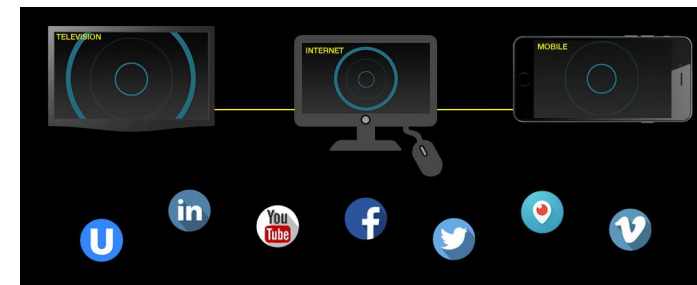

Dual-Channel Live Streaming

- Stream live to a choice of new media platforms, including user-friendly presets for Facebook Live, Microsoft® Azure®, Periscope, Twitch, YouTube™ Live
- Two independently configurable H.264 streaming encoders in resolutions up to 4K UHD to easily deliver platform-specific content, while opening up new sponsorship and revenue opportunities