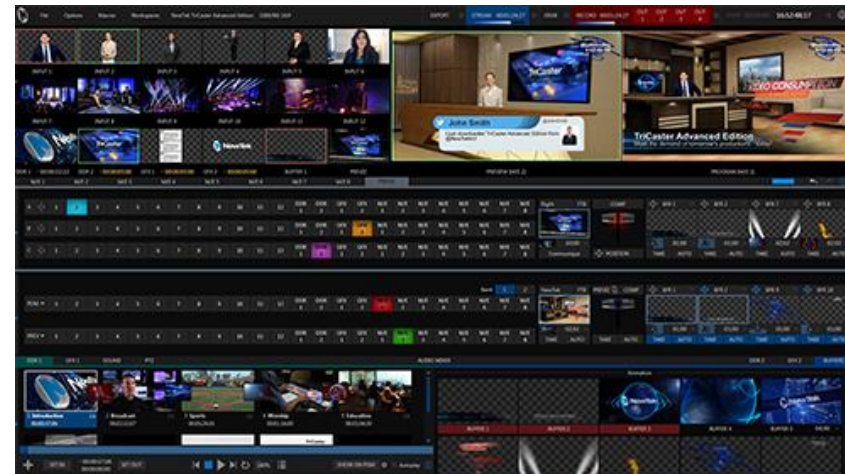

TC Mini Highlights

Advanced Video Toolset

- Configurable color correction
- Object positioning
- Smooth-edge cropping
- Picture-in-picture effects with optional borders
- Key and fill for foreground and background compositing