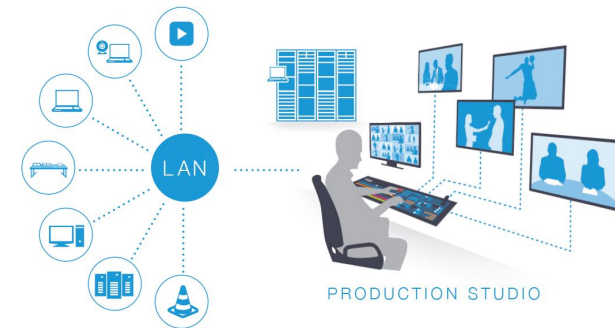

TC Mini Benefits

Built on a video over IP foundation

- Native integration of NDI® supporting video, audio and data transmission over IP with near-zero latency
- Support for 8 input sources and 2 output signals over IP, with flexible HDMI integration using external input modules that eliminates HDMI cable length limitations
- Instant access to and seamless interchange with essentially unlimited IP sources from anywhere across the network in real time