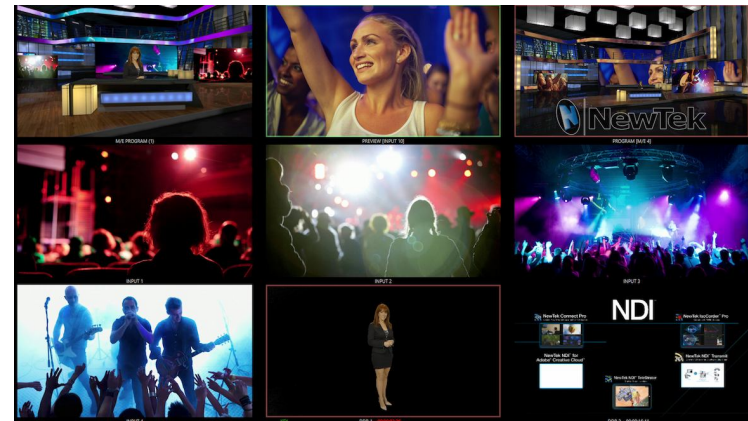

TC Mini Highlights

Monitoring and Multiviewers

- Fully adjustable single-screen or multi-screen monitoring
- Up to three customizable multiviewer displays depending on video resolution
- Configurable windows and workspace layouts
- Operator confidence monitors
- Visual indicators