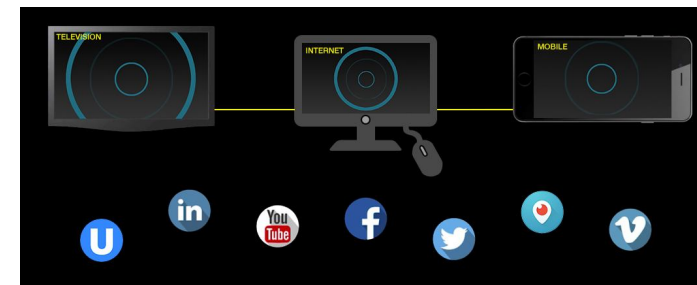

Social Media Integration

- Share real-time updates and on-demand content across social media accounts
- Upload images and video directly to Facebook, Imgur, LinkedIn, Twitter, Vimeo, YouTube and more—complete with comments and hashtags
- Add posts and photos from social networks in on-screen graphics for interactive experiences using DataLink™ integration