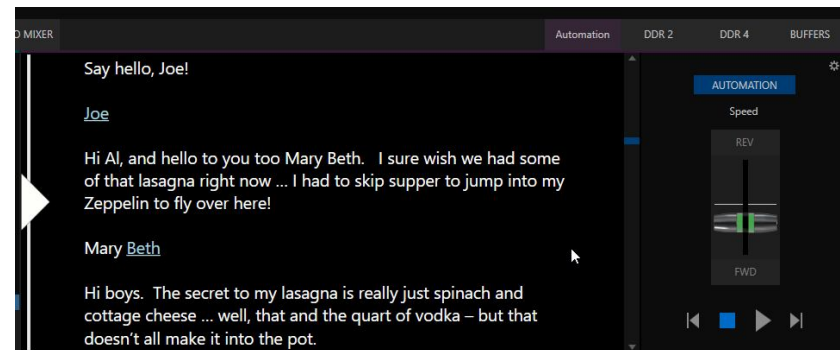

Show Control

- Add easy production automation with NewTek Live Story Creator to run entire shows by simply writing scripts with formatted Microsoft Word documents (Premium Access)